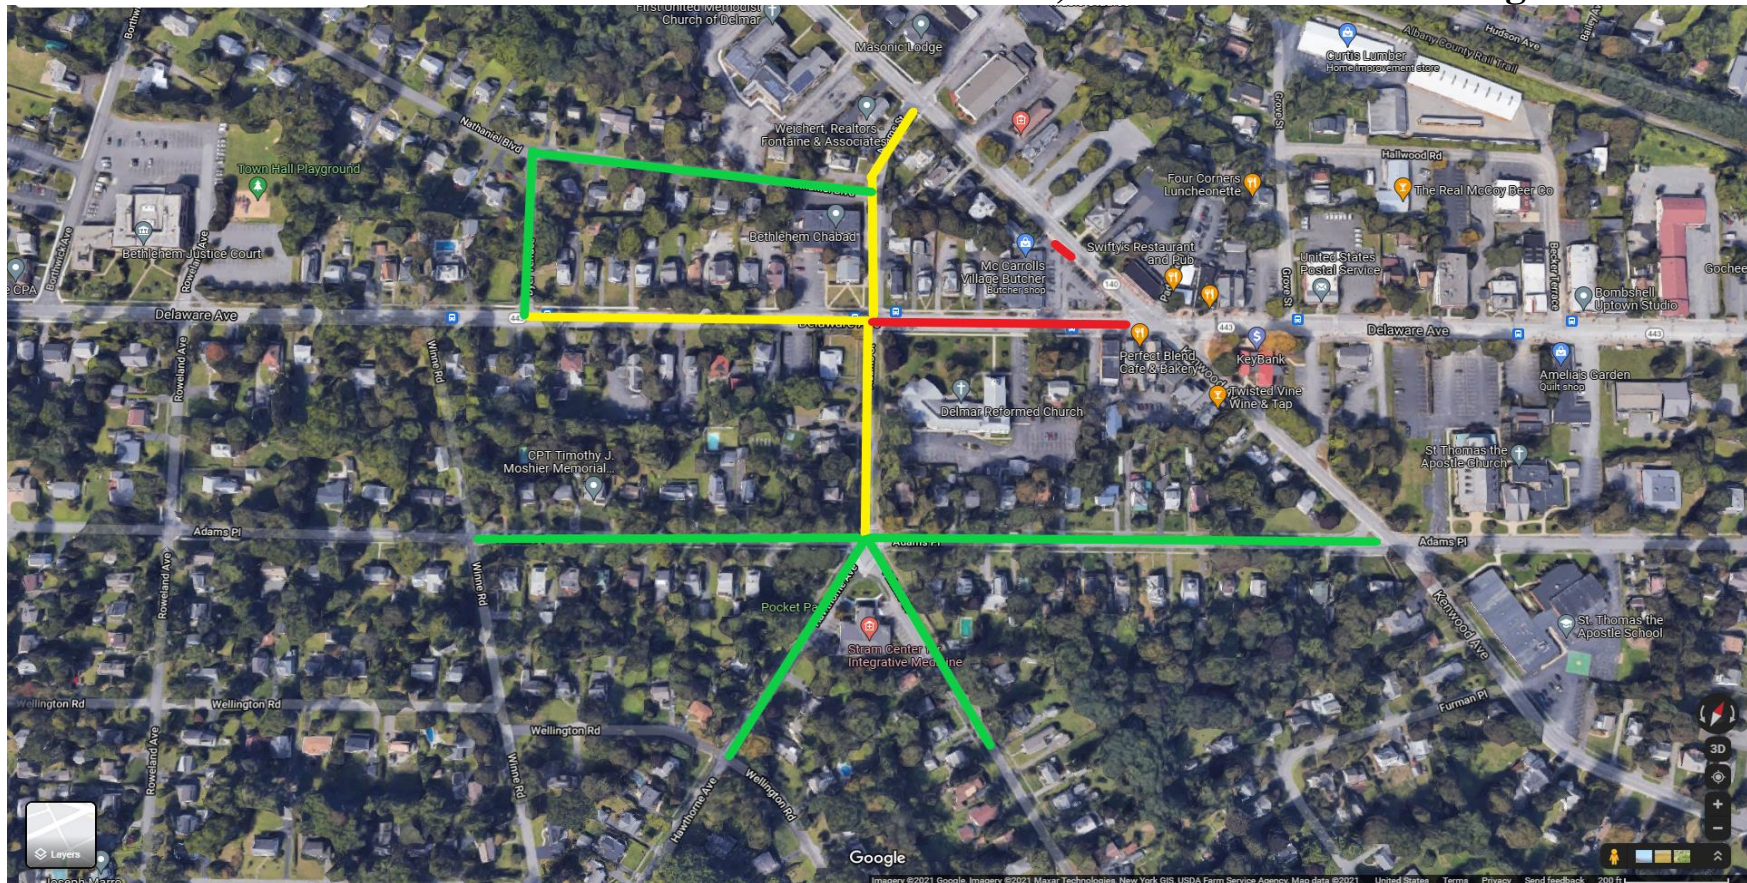

David VanLuven
Town Supervisor

Gina F. Cocchiara
Chief of Police

TOWN OF BETHLEHEM

Albany County - New York

POLICE DEPARTMENT

447 DELAWARE AVENUE
DELMAR, NEW YORK 12054

(518) 439-9973

Fax: (518) 439-6965

Road Closures and traffic restriction for December 31, 2021 – Bethlehem 1st Night Event

Legend – **RED** = Road closed from 6:15pm to 7:15 pm(estimated) **YELLOW** = 2 sided NO Parking **GREEN** = 1 sided NO Parking