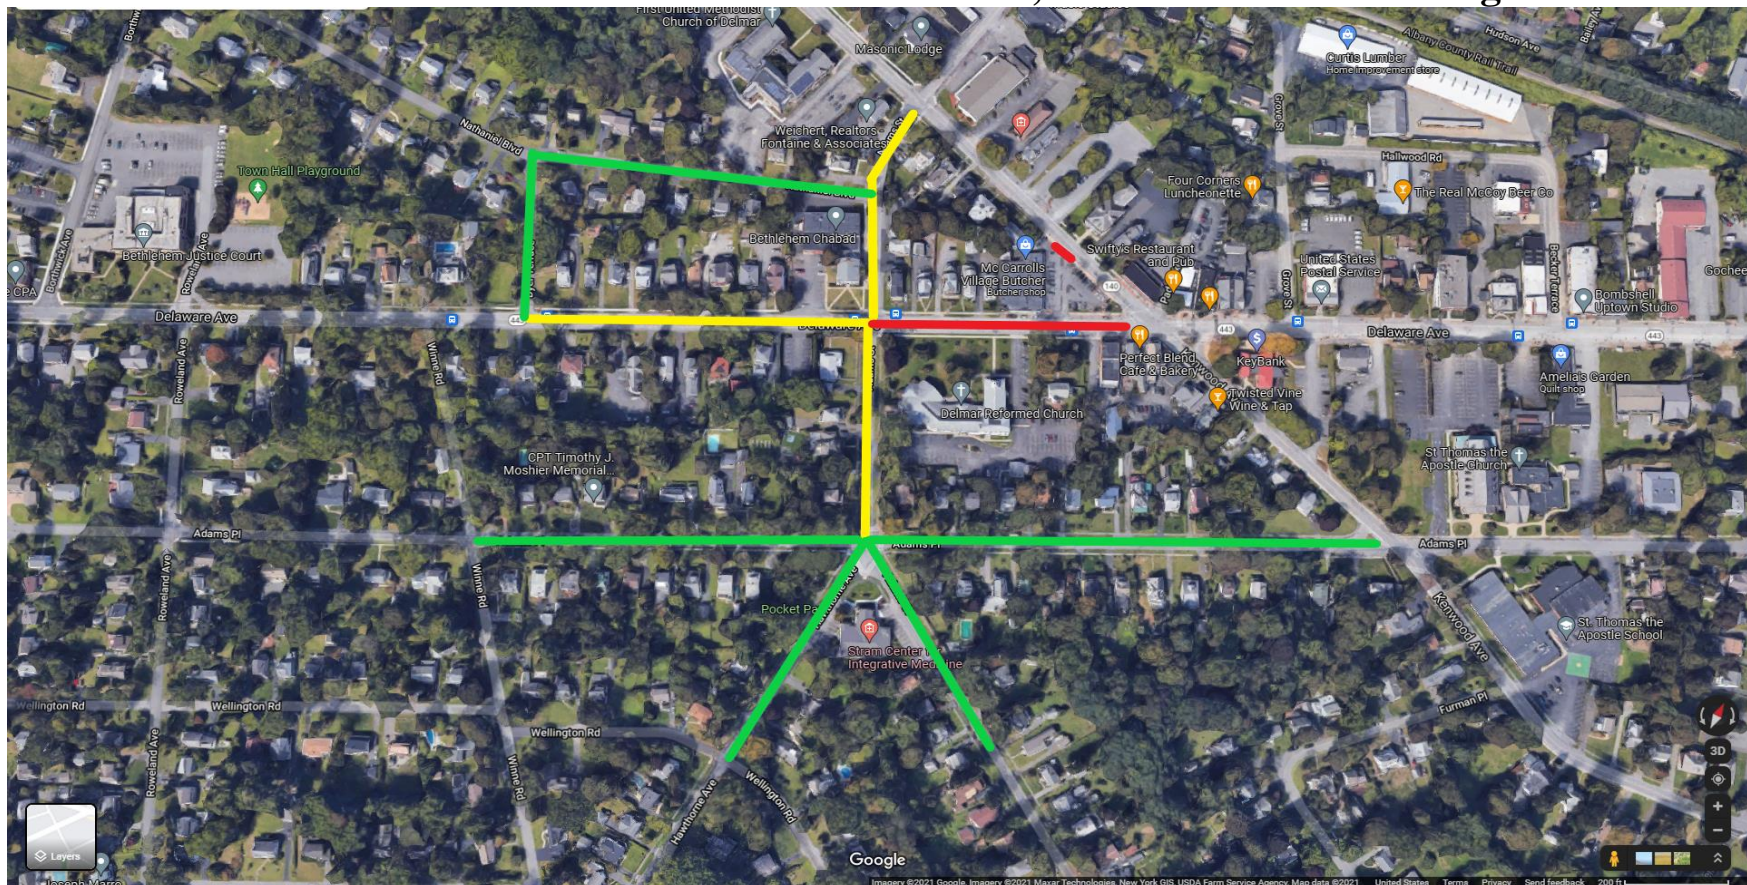

David VanLuven
Town Supervisor

Gina F. Cocchiara
Chief of Police

TOWN OF BETHLEHEM

Albany County - New York

POLICE DEPARTMENT

447 DELAWARE AVENUE

DELMAR, NEW YORK 12054

(518) 439-9973

Fax: (518) 439-6965

Road Closures and traffic restriction for December 31, 2022 – Bethlehem 1st Night Event

Legend – **RED** = Road closed from 6:15pm to 7:15 pm(estimated) **YELLOW** = 2 sided NO Parking **GREEN** = 1 sided NO Parking