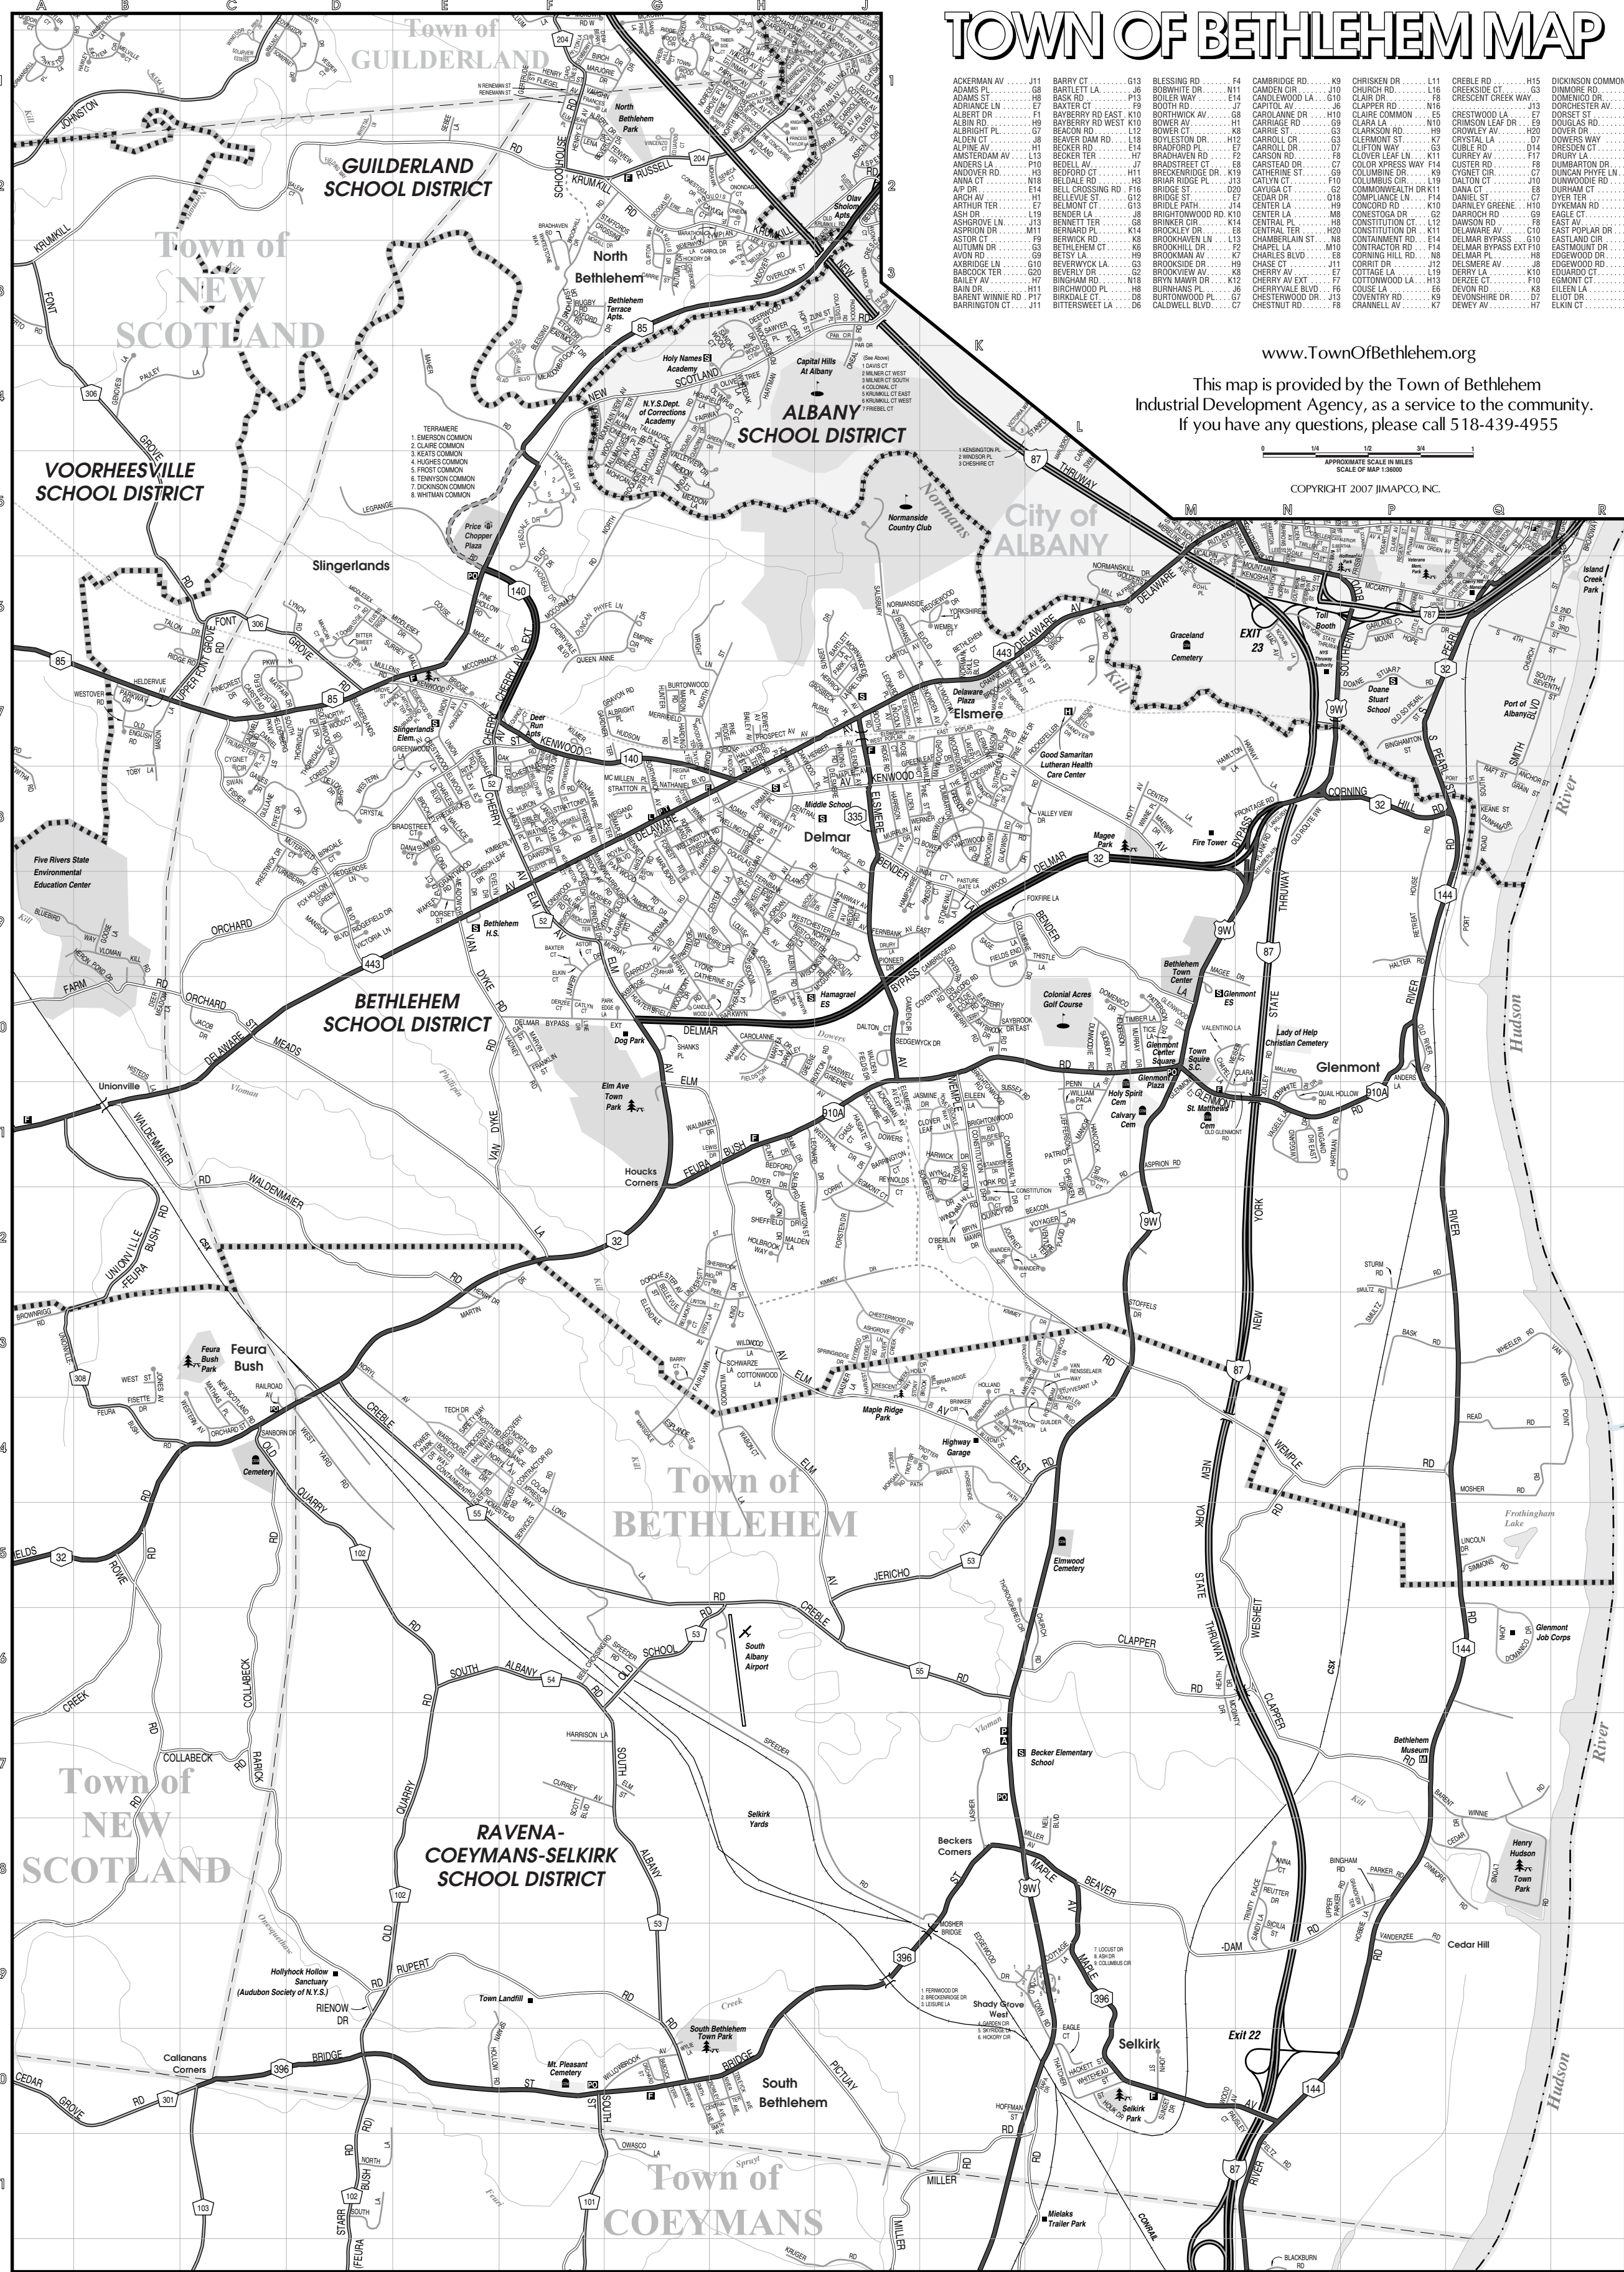

TOWN OF BETHLEHEM MAP

www.TownOfBethlehem.org

This map is provided by the Town of Bethlehem Industrial Development Agency, as a service to the community. If you have any questions, please call 518-439-4955

APPROXIMATE SCALE IN MILES
SCALE OF MAP 1:30000

COPYRIGHT 2007 JMAPCO, INC.